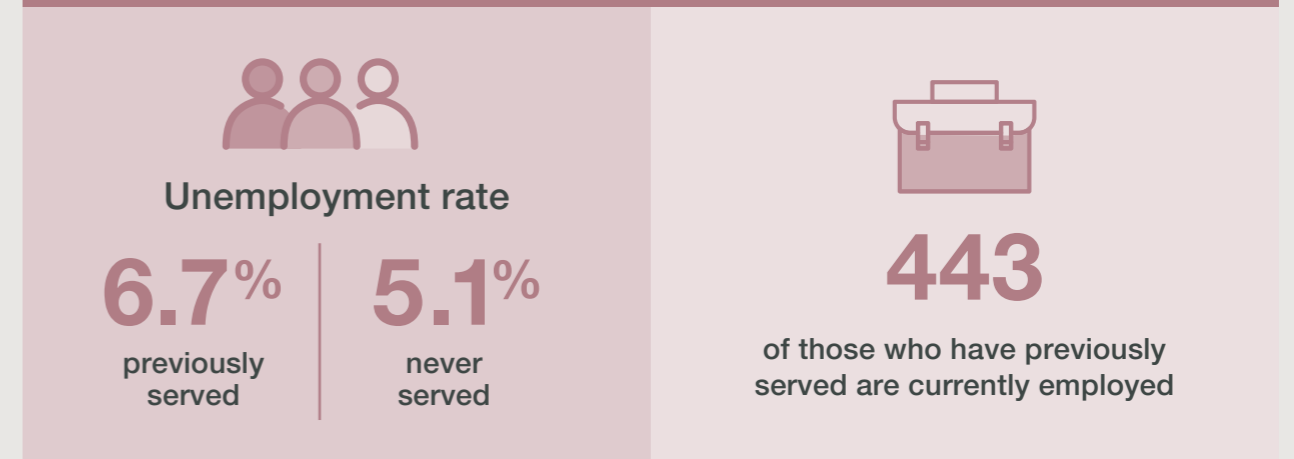

Eyre and Western State Region Dashboard

Data taken from the Australian Bureau of Statistics 2021 Census.

Profile

Labour Force Outcomes

Where do they live?

Eyre and Western region contains the following Local Government Areas:

Ceduna	Port Lincoln
Cleve	Streaky Bay
Elliston	Tumby Bay
Franklin Harbour	Whyalla
Kimba	Wudinna
Lower Eyre Peninsula	

2.5% of SA's veteran community lives in Eyre and Western

Whyalla is the LGA with the highest number of veterans (**377**) followed by Port Lincoln (341) and Lower Eyre Peninsula (141)